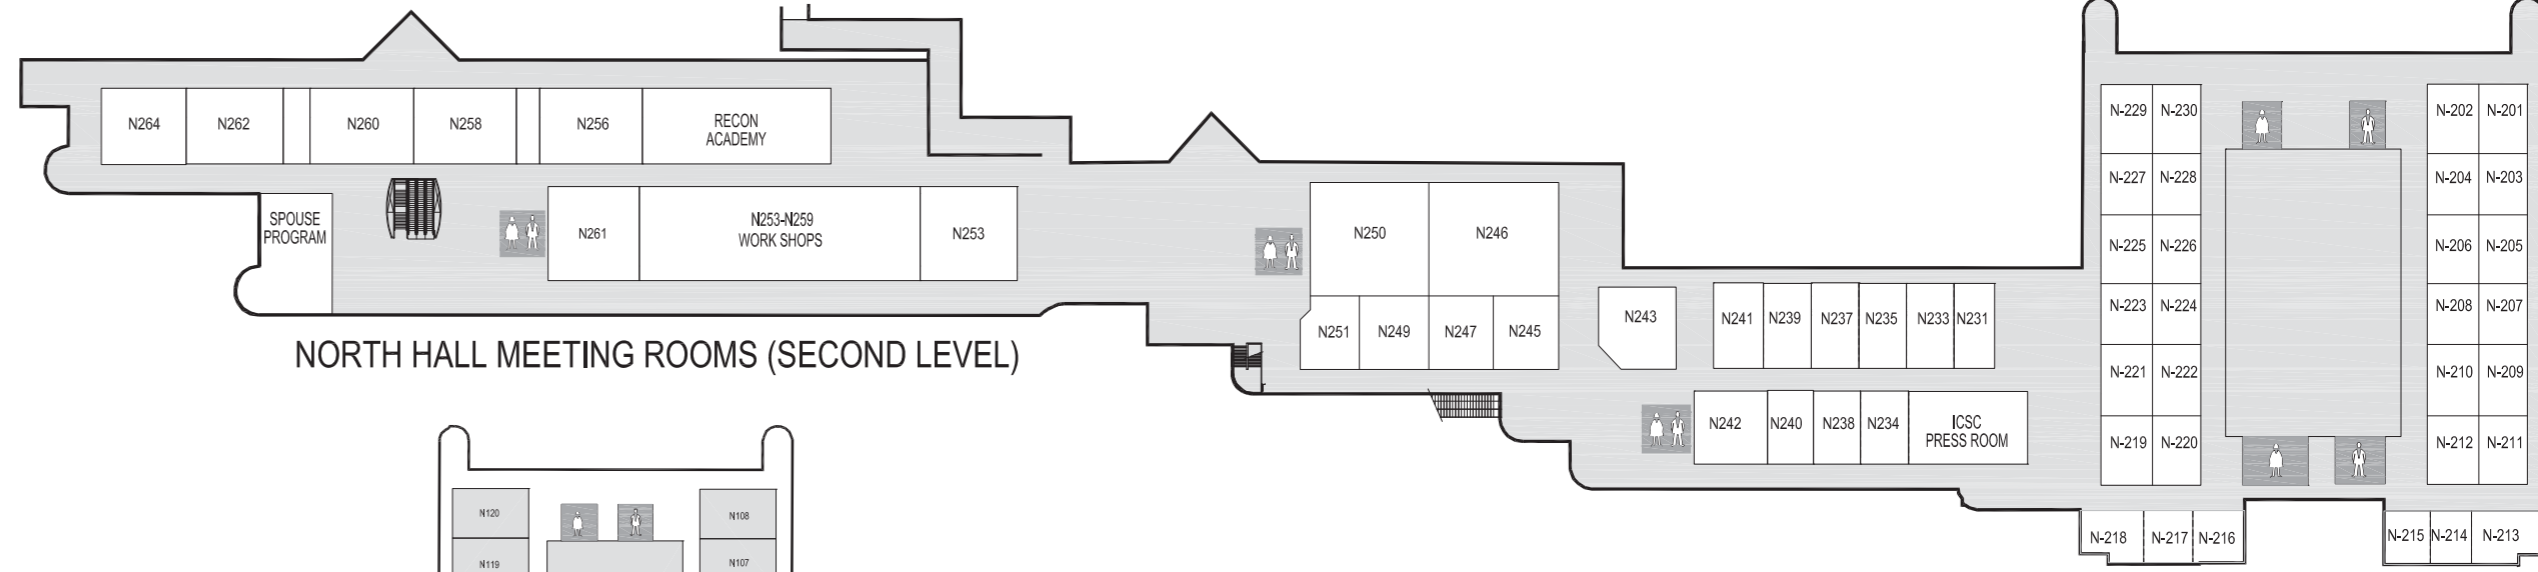

NORTH HALL
• MEAL FUNCTIONS

- GRAND LOBBY**
- ICSC MEMBER RELATIONS
 - ICSC BOOKSTORE
 - ICSC WELCOME & INFORMATION STATION
 - RECONNECT PAVILION
 - ICSC TRAVEL DESK AT DEPREZ TRAVEL

- CENTRAL HALL**
- FOOD COURT & NETWORKING LOUNGE
 - WIFI ZONE (Food Court)