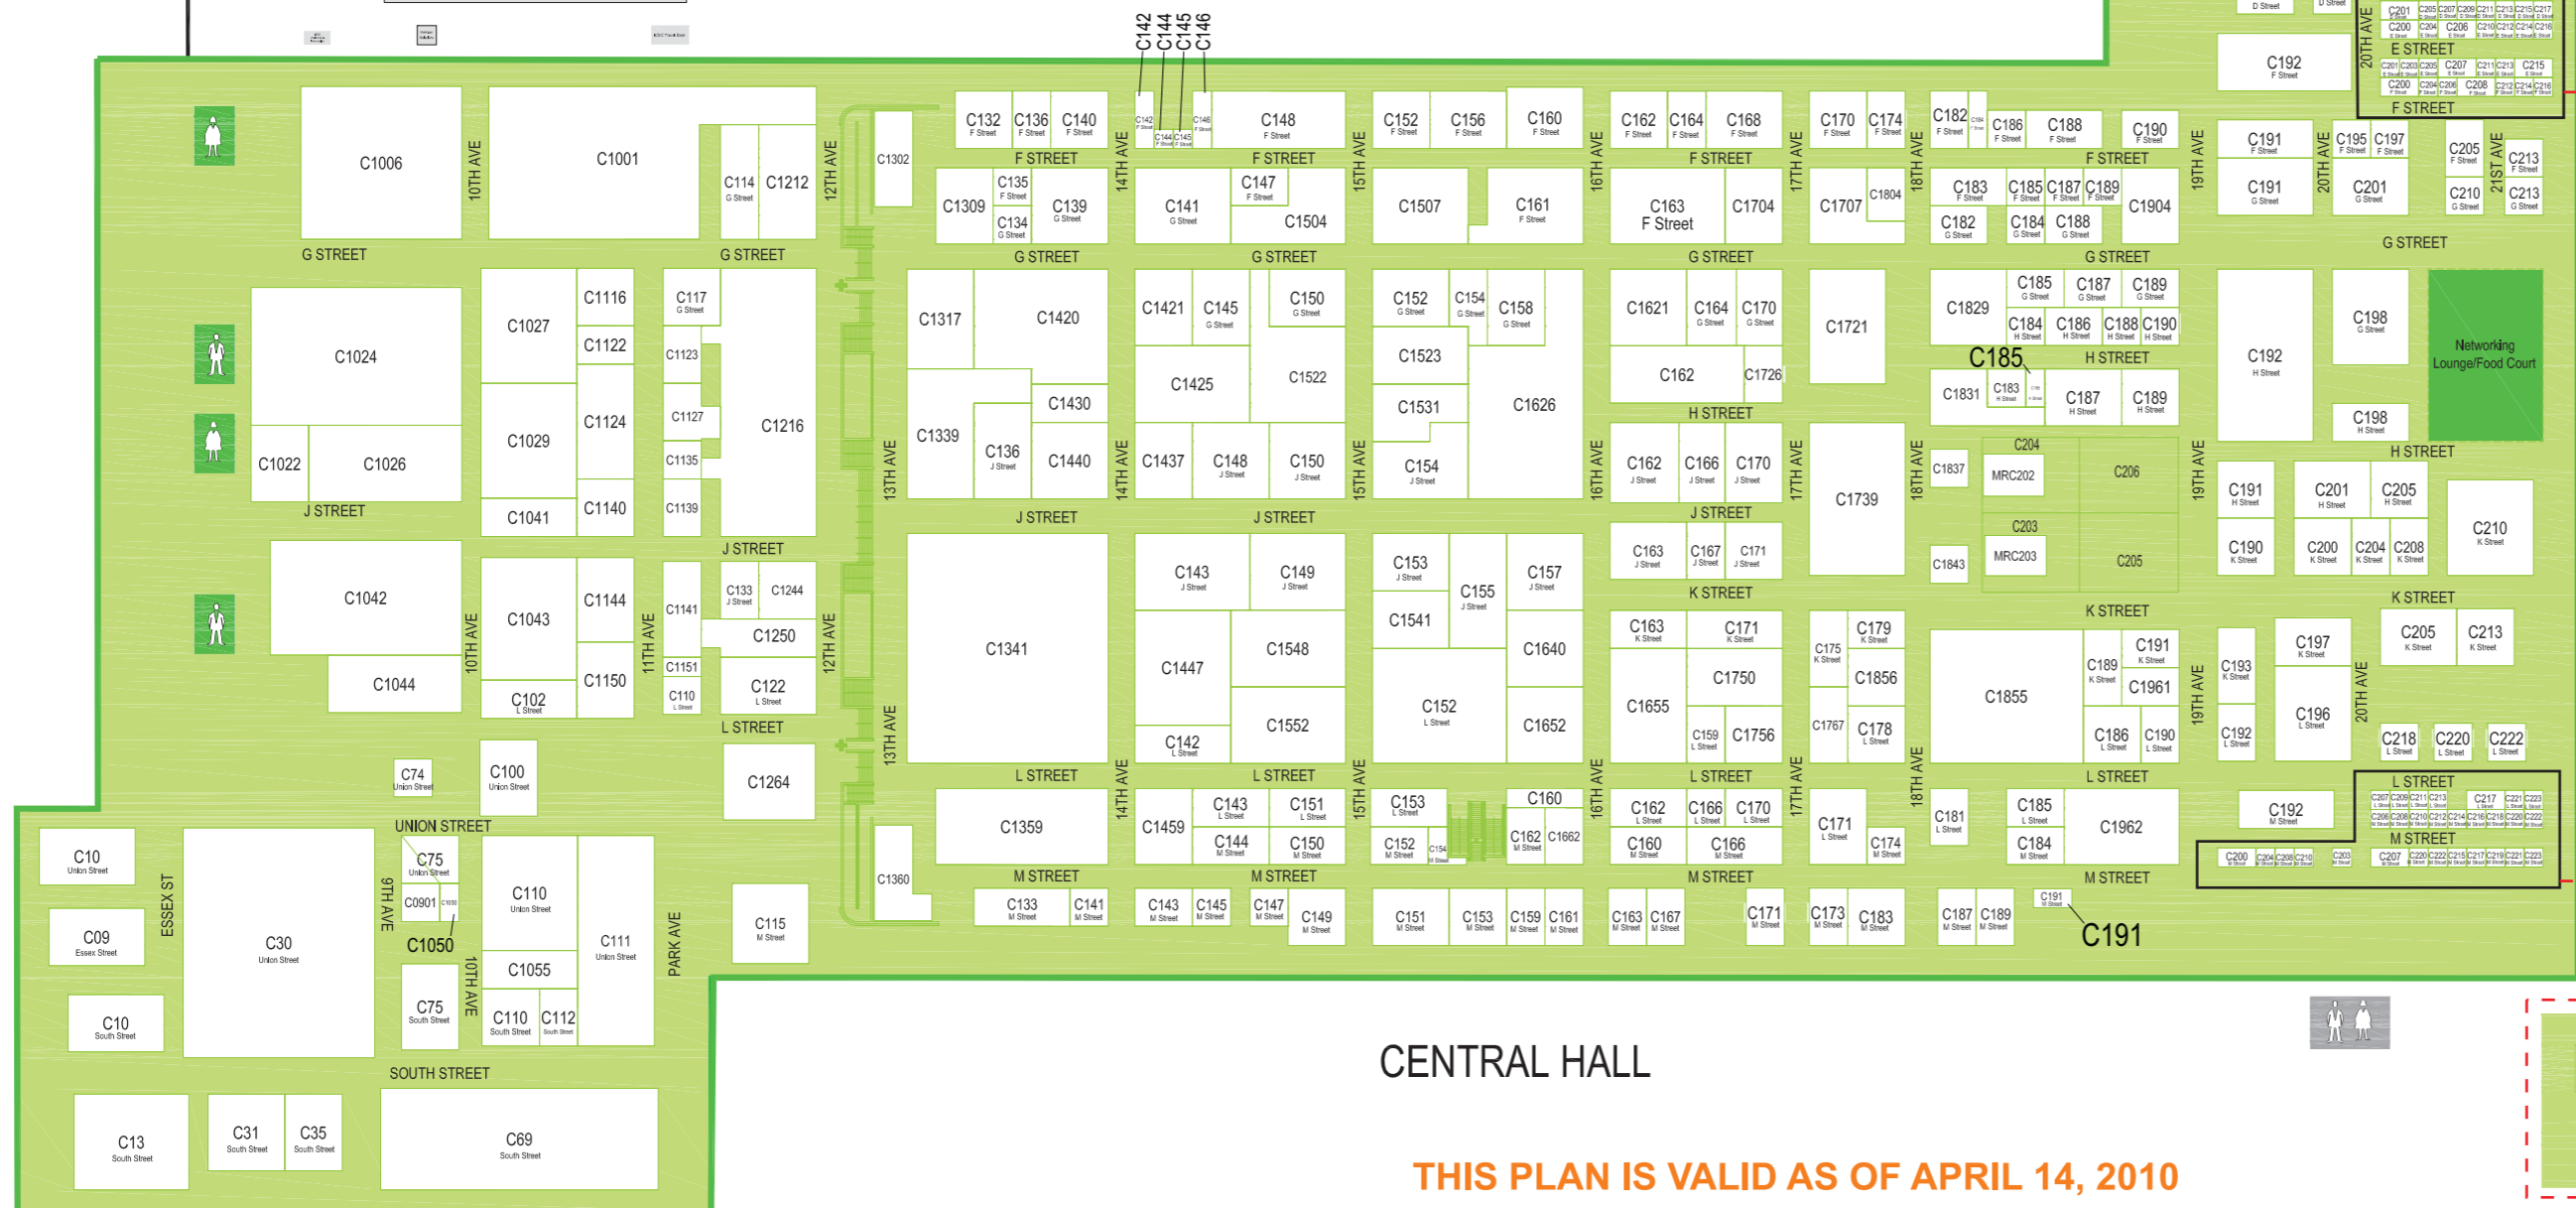

NORTH HALL
• MEAL FUNCTIONS

- GRAND LOBBY**
- ICSC MEMBER RELATIONS
 - ICSC BOOKSTORE
 - ICSC WELCOME & INFORMATION STATION
 - RECONNECT PAVILION
 - ICSC TRAVEL DESK AT DEPREZ TRAVEL

- CENTRAL HALL**
- FOOD COURT & NETWORKING LOUNGE
 - WIFI ZONE (Food Court)

THIS PLAN IS VALID AS OF APRIL 14, 2010